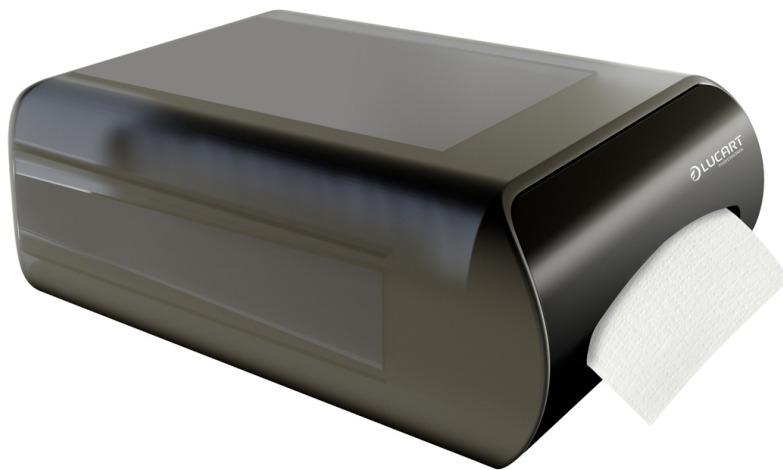

L-ONE COUNTER MOD - DISPENSER FOR INTERFOLDED NAPKINS

Dispensers | Napkins Dispensers

COD. 892349

BLACK & LIGHT GREY FINISH	1
0.009 mc	CAPACITY 350 NAPKINS
	ABS